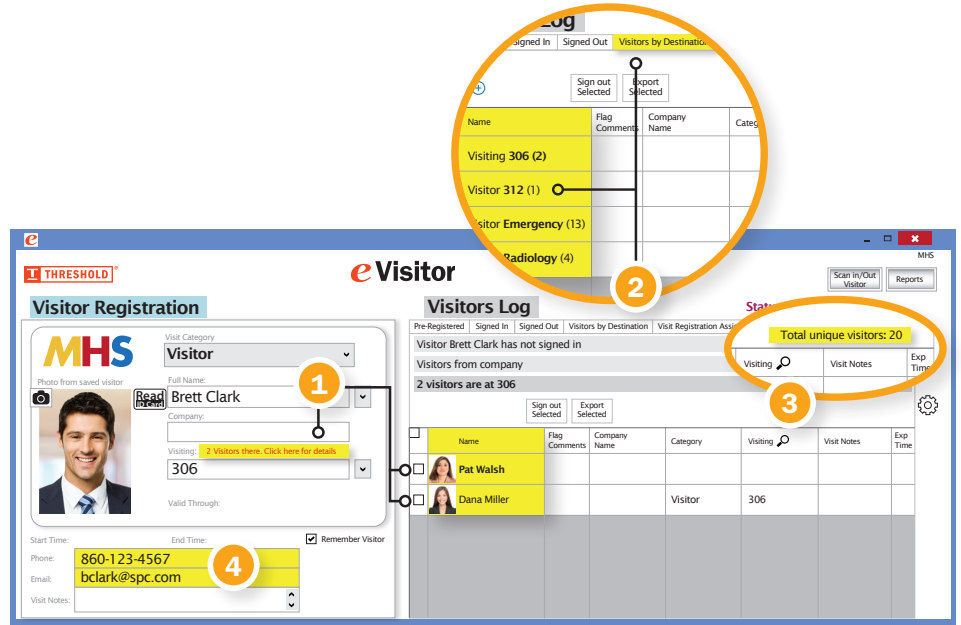

Turbo Driver's License Scanner

5

Photo Driver's License Scanner

4

Camera with stand

**Choose the Expiring badge style that is best for you.**

TAB-Expiring

TANDEM-Expiring

# eVisitor Software Special Features

## Track and limit visitors

Know how many visitors are in your building and where they are by:

- 1 The exact room a visitor asks to visit and who is there now
- 2 All rooms in your building and how many visitors are in each
- 3 The total number of visitors in your building

## Contact tracing

- 4 Collect visitors' phone numbers or email addresses when they sign in.