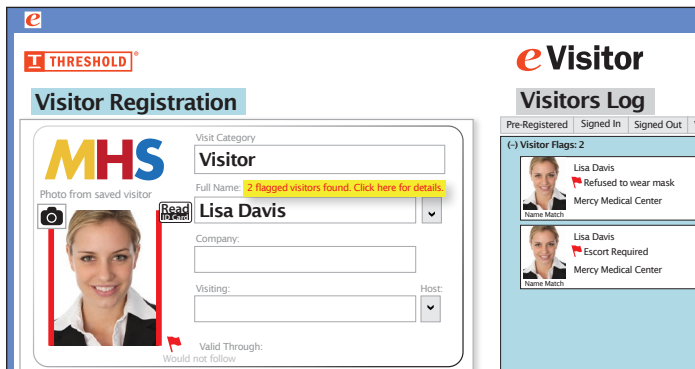

Flag alerts

For returning visitors who were involved in prior incidents.